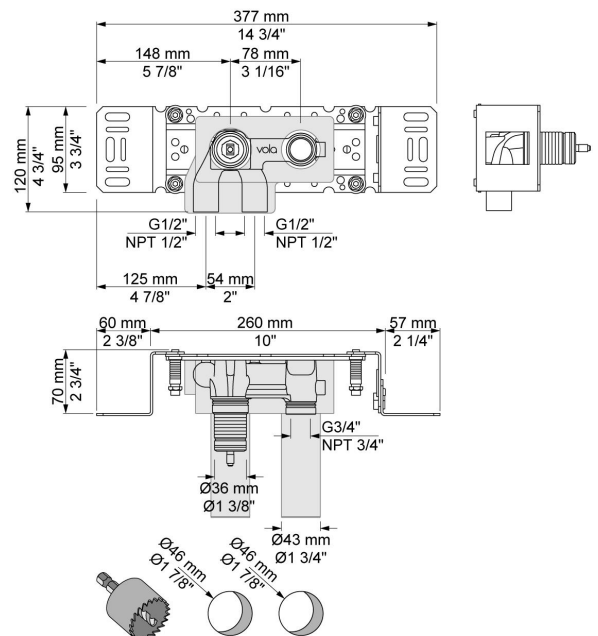

	:
	:
	:

131M

One handle in-wall mixer with medium lever, 10" double swivel spout, ceramic disc cartridge, 1.5 gpm.

	Bar:	1.0	2.0	3.0	4.0	5.0
131M	(l/min)	4.8	6.8	8.3	8.3	8.3

	Color 20, Brushed chrome
Color 02, Grey	Color 21, Carmine red
Color 04, Light blue	Color 25, Pink
Color 05, Orange	Color 27, Matt black
Color 06, Light green	Color 28, Matt white
Color 08, Yellow	Color 40, Brushed stainless steel
Color 09, Dark grey	Color 60, Black
Color 12, Mocca	Color 61, Brushed black
Color 14, Bright red	Color 63, Copper
Color 15, Dark blue	Color 64, Brushed Copper
Color 16, Polished chrome	Color 65, Gold
Color 17, Gloss black	Color 68, Silver
Color 18, White	Color 70, Brushed Gold
Color 19, Natural brass	

001
2 3/8" circular flange.

030
10" double swivel spout.

100
One handle in-wall mixer with fixed outlet socket. 1/2" connection NPT female inlets.

3001
2 3/8" circular flange.

NR28M