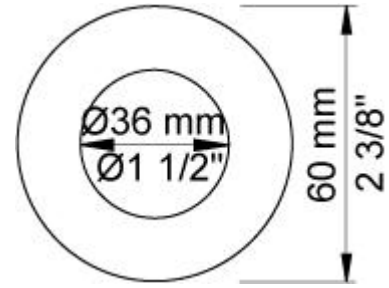

	:
	:
	:

131M

One handle in-wall mixer with medium lever, 10" double swivel spout, ceramic disc cartridge, 1.5 gpm.

	Bar:	1.0	2.0	3.0	4.0	5.0
131M	(l/min)	4.8	6.8	8.3	8.3	8.3

	Color 20, Brushed chrome
Color 02, Grey	Color 21, Carmine red
Color 04, Light blue	Color 25, Pink
Color 05, Orange	Color 27, Matt black
Color 06, Light green	Color 28, Matt white
Color 08, Yellow	Color 40, Brushed stainless steel
Color 09, Dark grey	Color 60, Black
Color 12, Mocca	Color 61, Brushed black
Color 14, Bright red	Color 63, Copper
Color 15, Dark blue	Color 64, Brushed Copper
Color 16, Polished chrome	Color 65, Gold
Color 17, Gloss black	Color 68, Silver
Color 18, White	Color 70, Brushed Gold
Color 19, Natural brass	

001
2 3/8" circular flange.

030
10" double swivel spout.

100
One handle in-wall mixer with fixed outlet socket. 1/2" connection NPT female inlets.

3001
2 3/8" circular flange.

NR28M